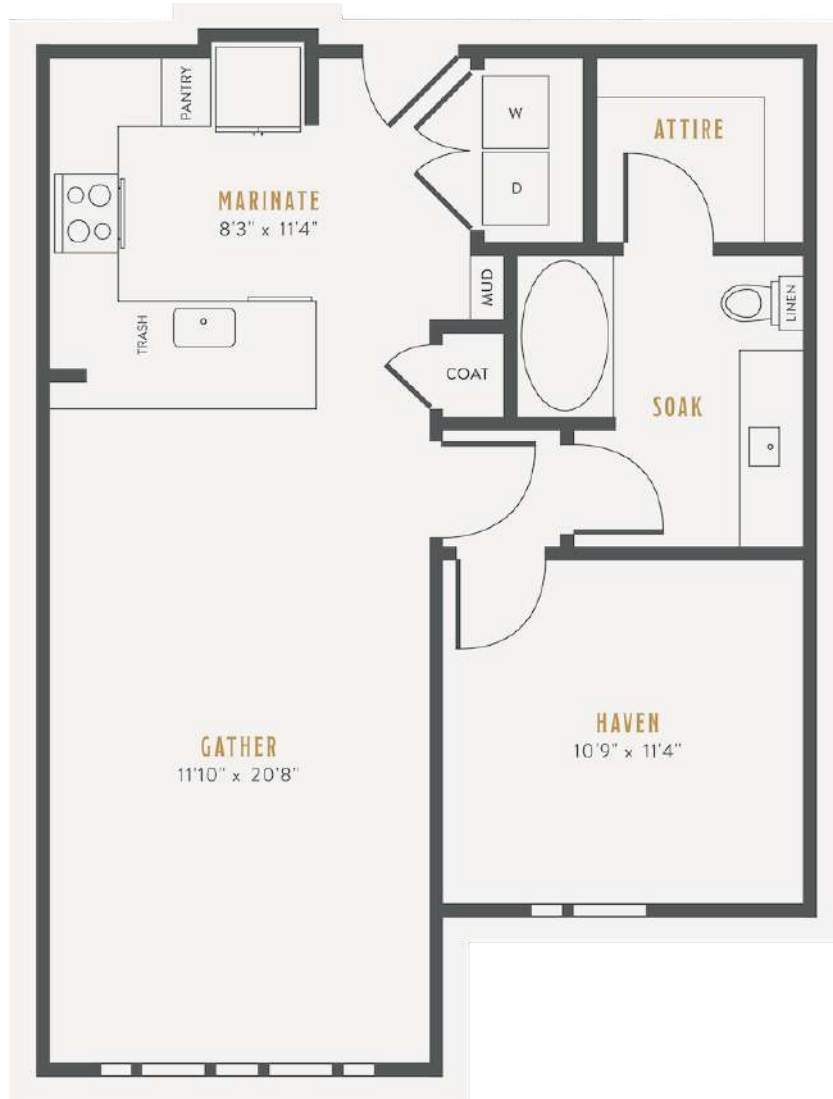

A3

1 BED / 1 BATH

744

SQ. FT.

ALEXAN
LOWER GREENVILLE

5619 Belmont Ave. | Dallas, TX 75206

www.alexanlowergreenville.com

Floor plans are artist's rendering. All dimensions are approximate. Actual product and specifications may vary in dimension or detail. Not all features are available in every apartment. Prices and availability are subject to change. Please see a representative for details.