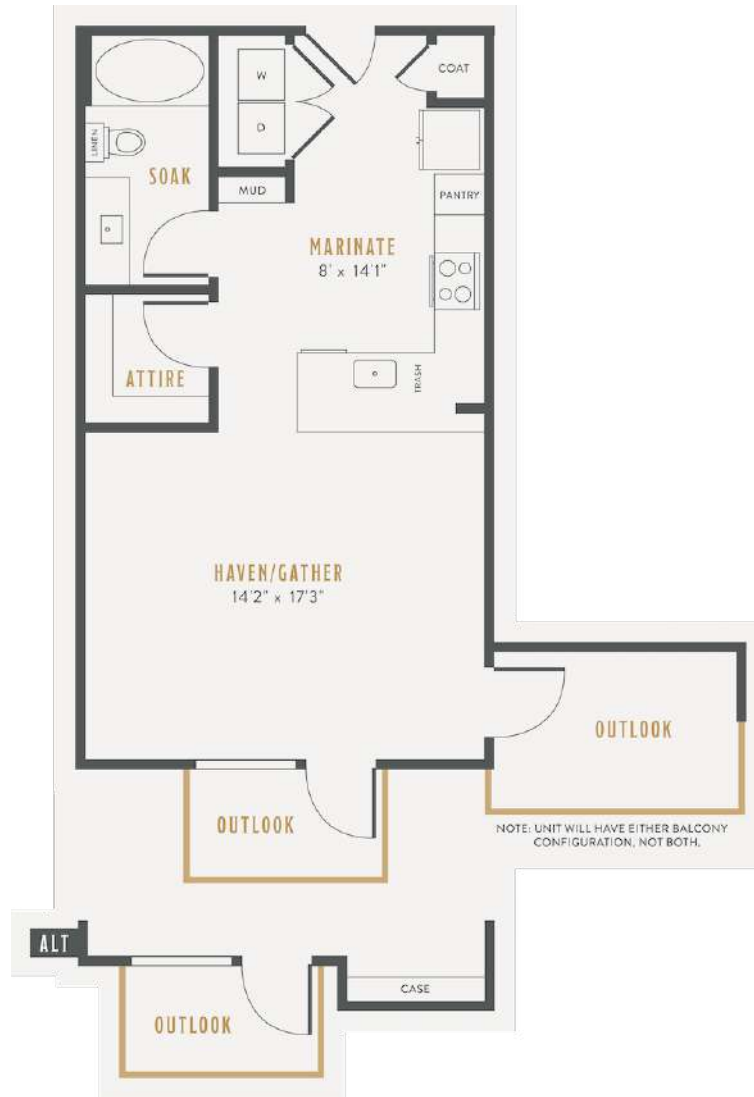

E1

STUDIO / 1 BATH

576

SQ. FT.

ALEXAN
LOWER GREENVILLE

5619 Belmont Ave. | Dallas, TX 75206

www.alexanlowergreenville.com

Floor plans are artist's rendering. All dimensions are approximate. Actual product and specifications may vary in dimension or detail. Not all features are available in every apartment. Prices and availability are subject to change. Please see a representative for details.