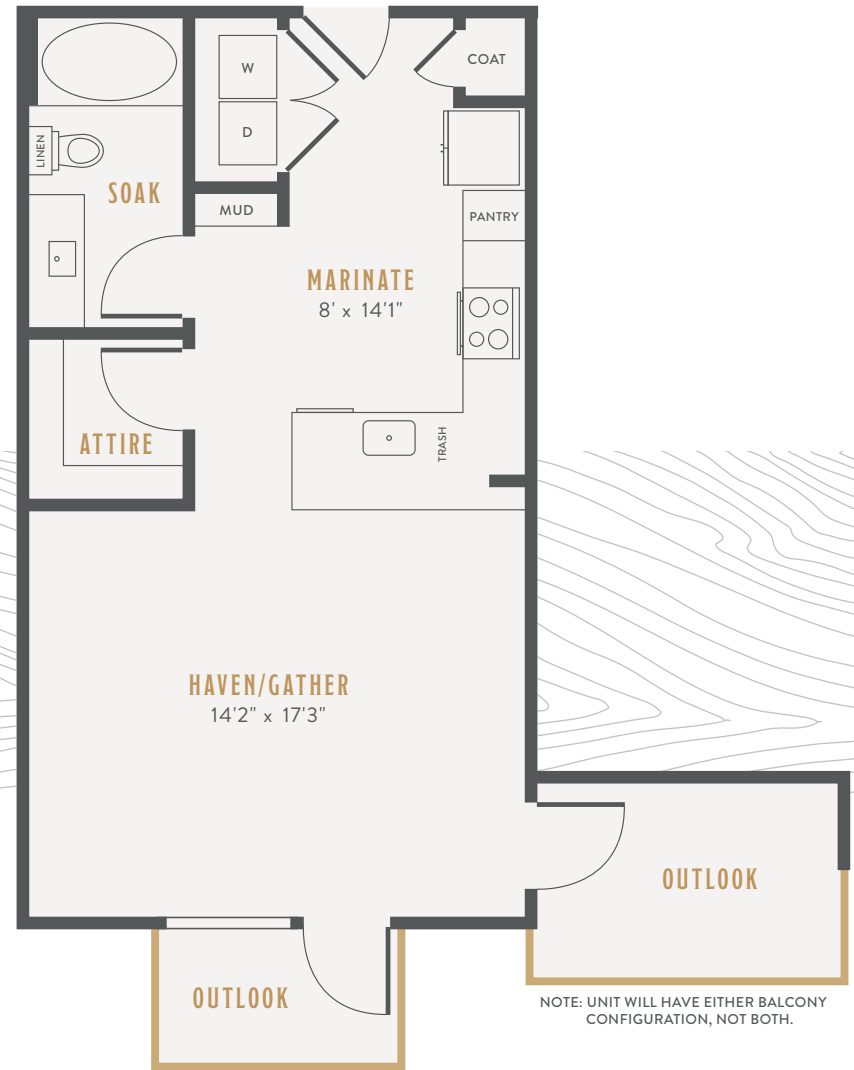

ALEXAN

LOWER GREENVILLE

RENT/MO: _____ DEPOSIT: _____

E1

STUDIO | 1 BA | 538-593 S.F.

FINISHES

OPTION A

floors

countertop

cabinet

backsplash

OPTION B

5619 Belmont Ave. | Dallas, Texas 75206
leasing@AlexanLowerGreenville.com

Interior layout varies to accommodate accessible features. Floor plan is an artist's rendering and may not be to scale. Square footage is approximate and may vary by unit. Availability and pricing subject to change. See an office representative for details.

ALEXANLOWERGREENVILLE.COM

Interior layout may vary by unit.